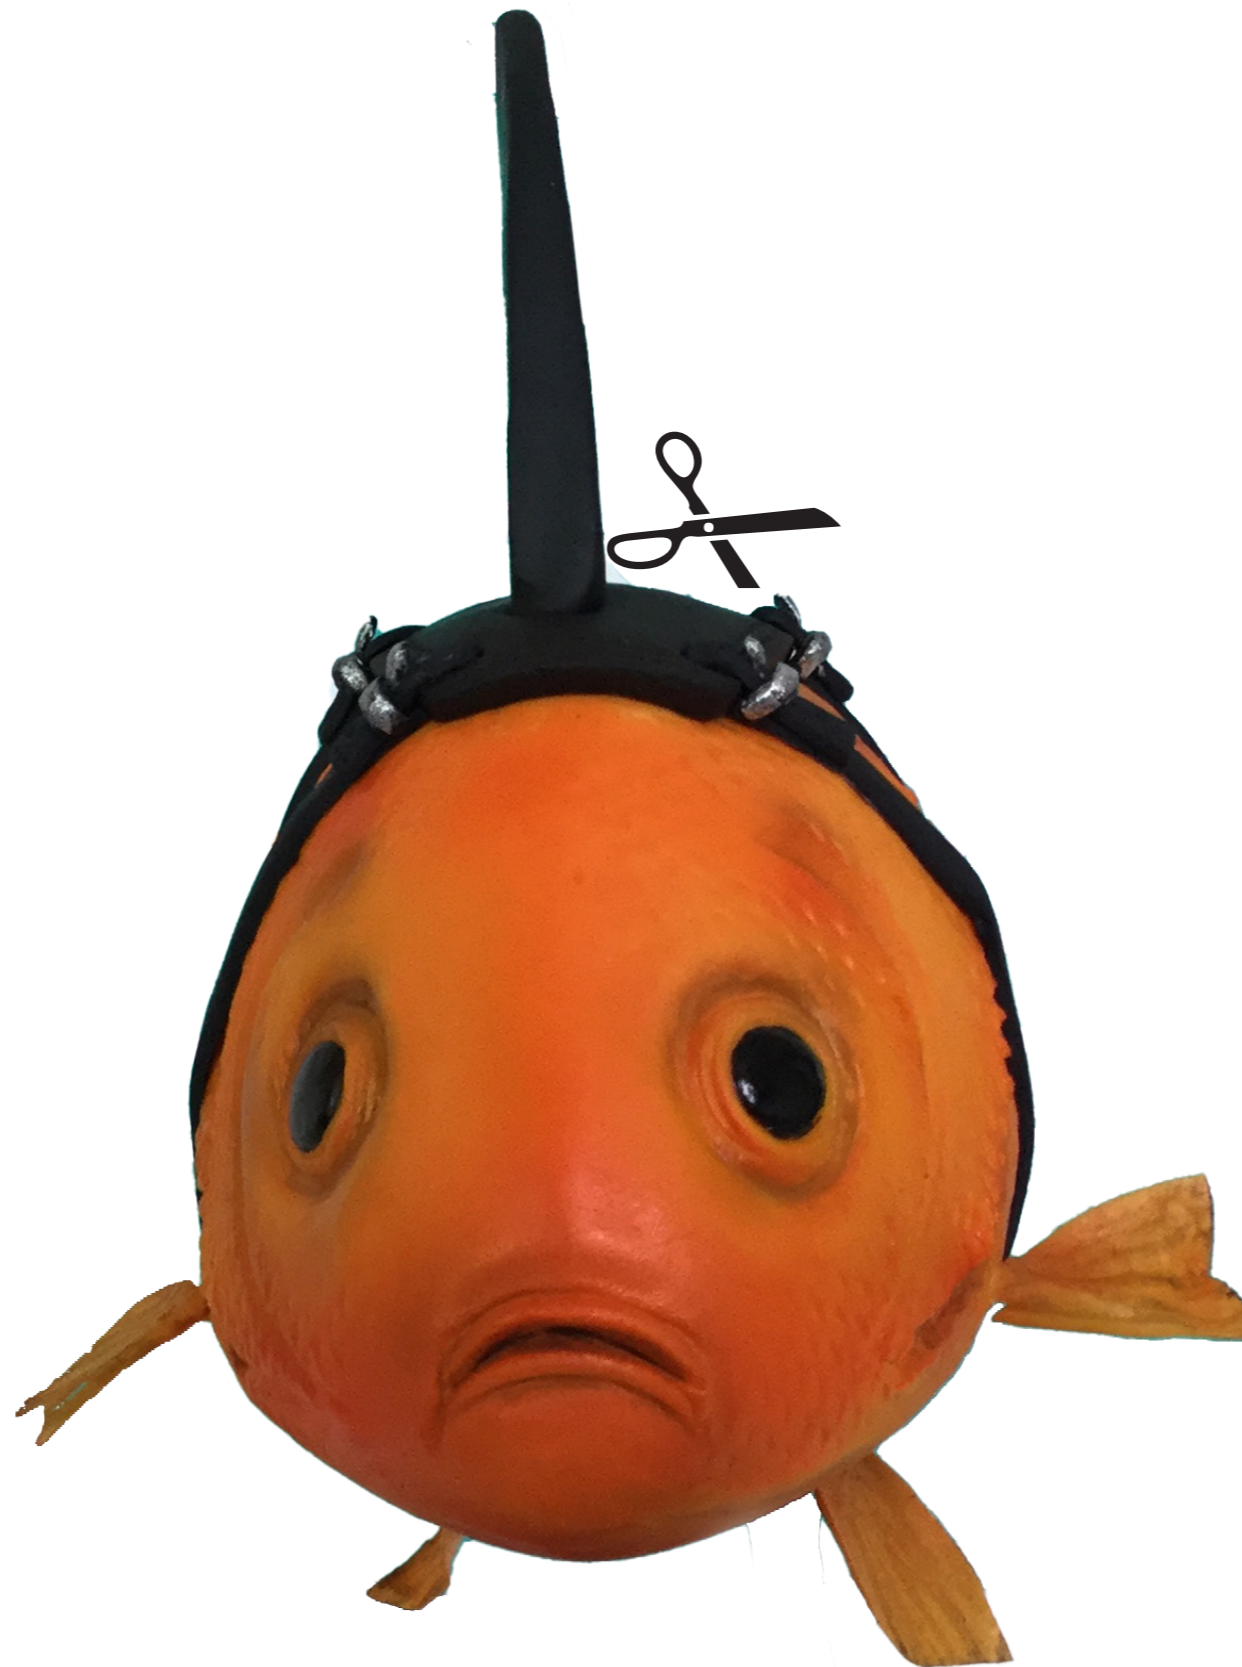

## Goldfish template

Body: approx 200mm long x 125mm high  
Adjust as needed, and use thicker rod for bigger cakes